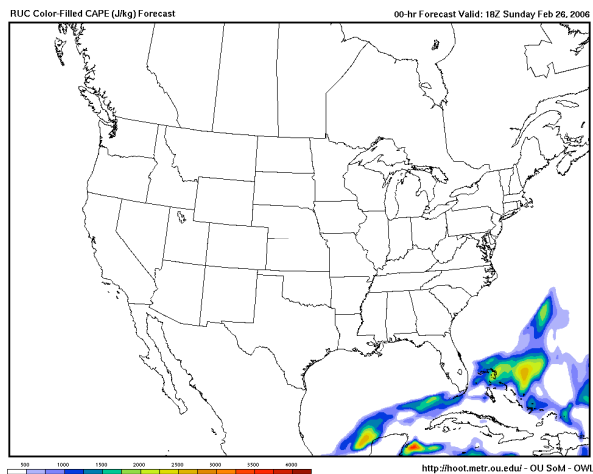

Generic Background

Map Title

RUC Color-Filled CAPE (J/kg) Forecast

Copyright and Webpage

<http://hoorl.metr.ou.edu/> - OU SoM - OWL

Valid Time

RUC Color-Filled CAPE (J/kg) Forecast

00-hr Forecast Valid: 18Z Sunday Feb 26, 2006

<http://hoorl.metr.ou.edu/> - OU SoM - OWL

Background

+

Map

=

Final Product