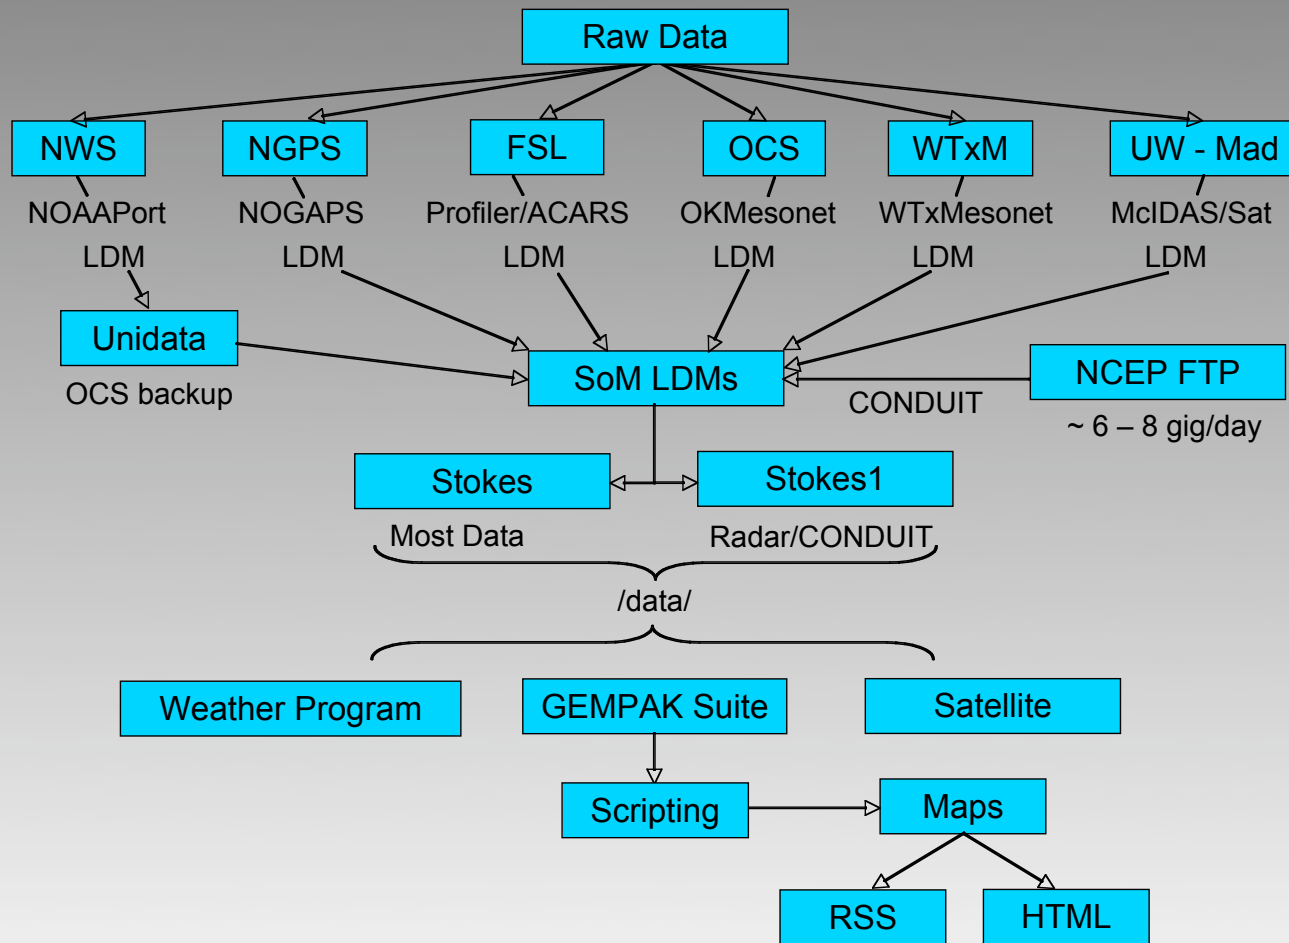

Resources

Student Auxiliary Lab

3 Apple Mac Pro

HP Scanner

HP ColorJet 4600

HP LaserJet 2100

In the beginning...

- ✦ METR 2413: Intro to Synoptic Meteorology (2001)
 - ✦ First time computing was integrated into the course curriculum and not just an afterthought

Living on the EDGE

- ✦ Explain
- ✦ Demonstrate
- ✦ Guide
- ✦ Empower

Explain...

- METR 2413 (2001)
- <http://weather.ou.edu/~metr2413/past/spring2002/ca5.html>
- <http://weather.ou.edu/~metr2413/past/spring2001/ca13.html>

Demonstrate...

Simple GEMPAK Image (No Frills) 060225/1200

Guide...

Guide...

Empower....

- ✦ Oklahoma Weather Lab
 - ✦ Student lead and operated
 - ✦ Provide weather forecasts to the university community
 - ✦ Opportunity for students to gain forecasting experience
 - ✦ <http://owl.metr.ou.edu>

Generic Background

Map Title

RUC Color-Filled CAPE (J/kg) Forecast

Copyright and Webpage

<http://hoorl.metr.ou.edu/> - OU SoM - OWL

Valid Time

RUC Color-Filled CAPE (J/kg) Forecast

00-hr Forecast Valid: 18Z Sunday Feb 26, 2006