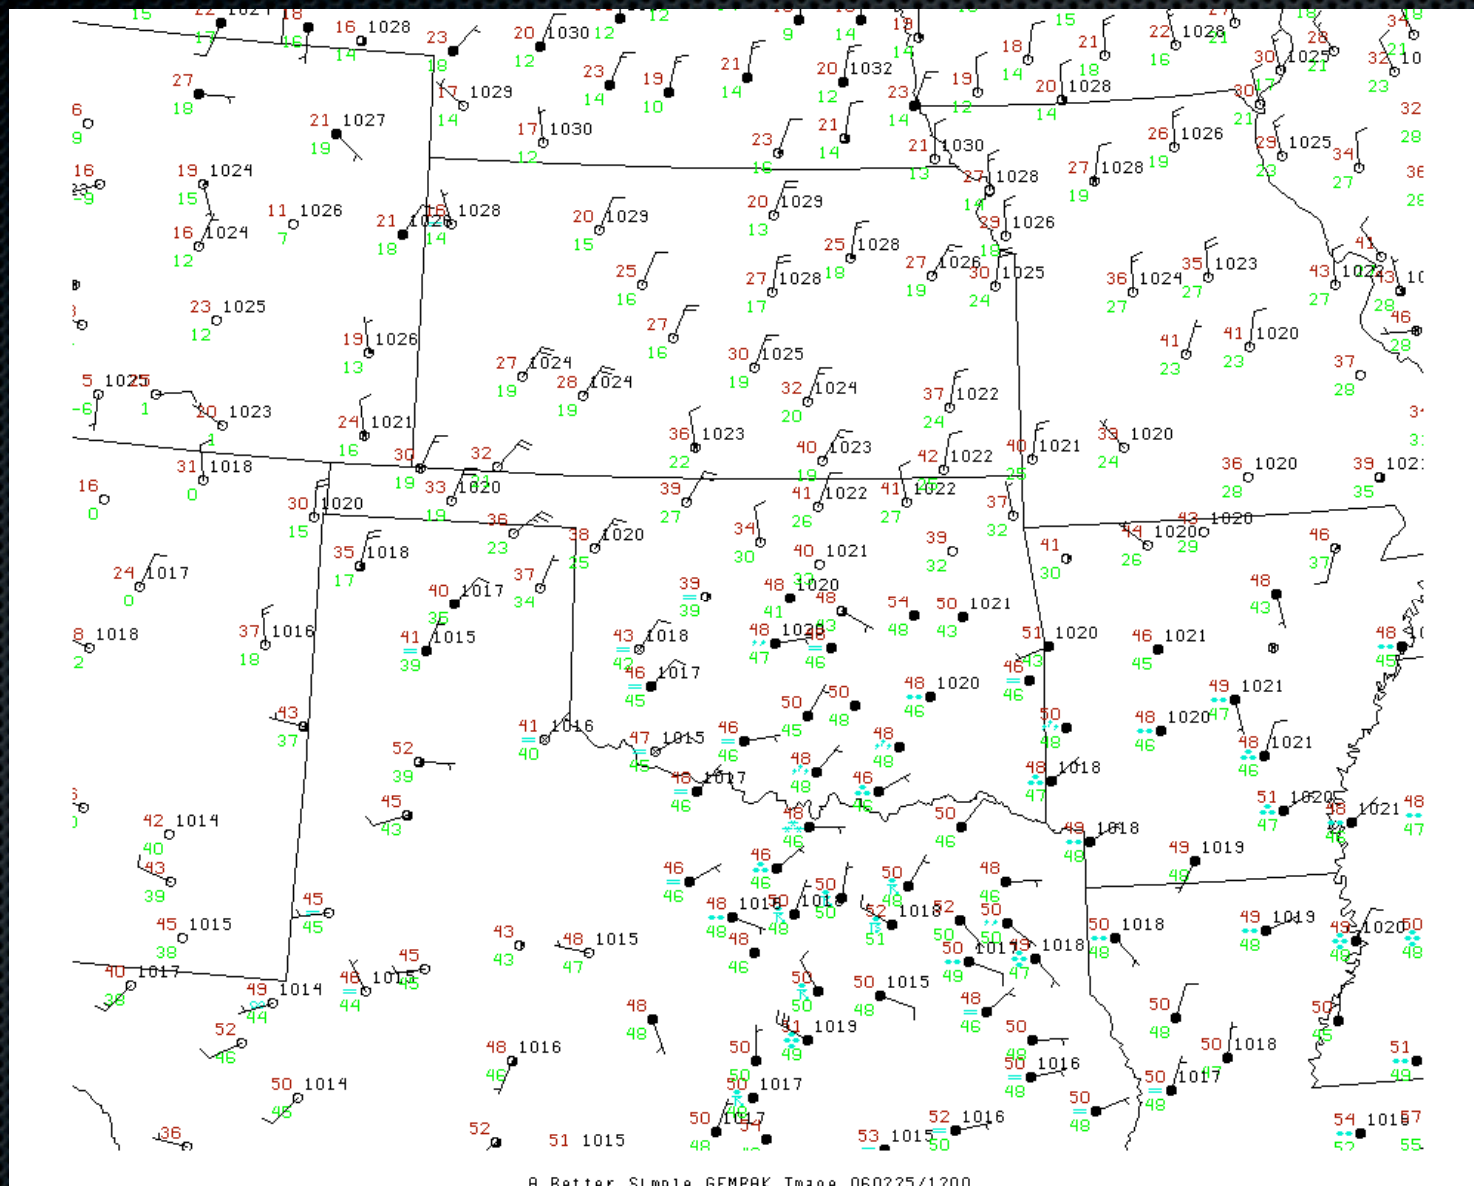

Demonstrate...

Simple GEMPAK Image (No Frills) 060225/1200

Guide...

Guide...

Empower....

- ✦ Oklahoma Weather Lab
 - ✦ Student lead and operated
 - ✦ Provide weather forecasts to the university community
 - ✦ Opportunity for students to gain forecasting experience
 - ✦ <http://owl.metr.ou.edu>