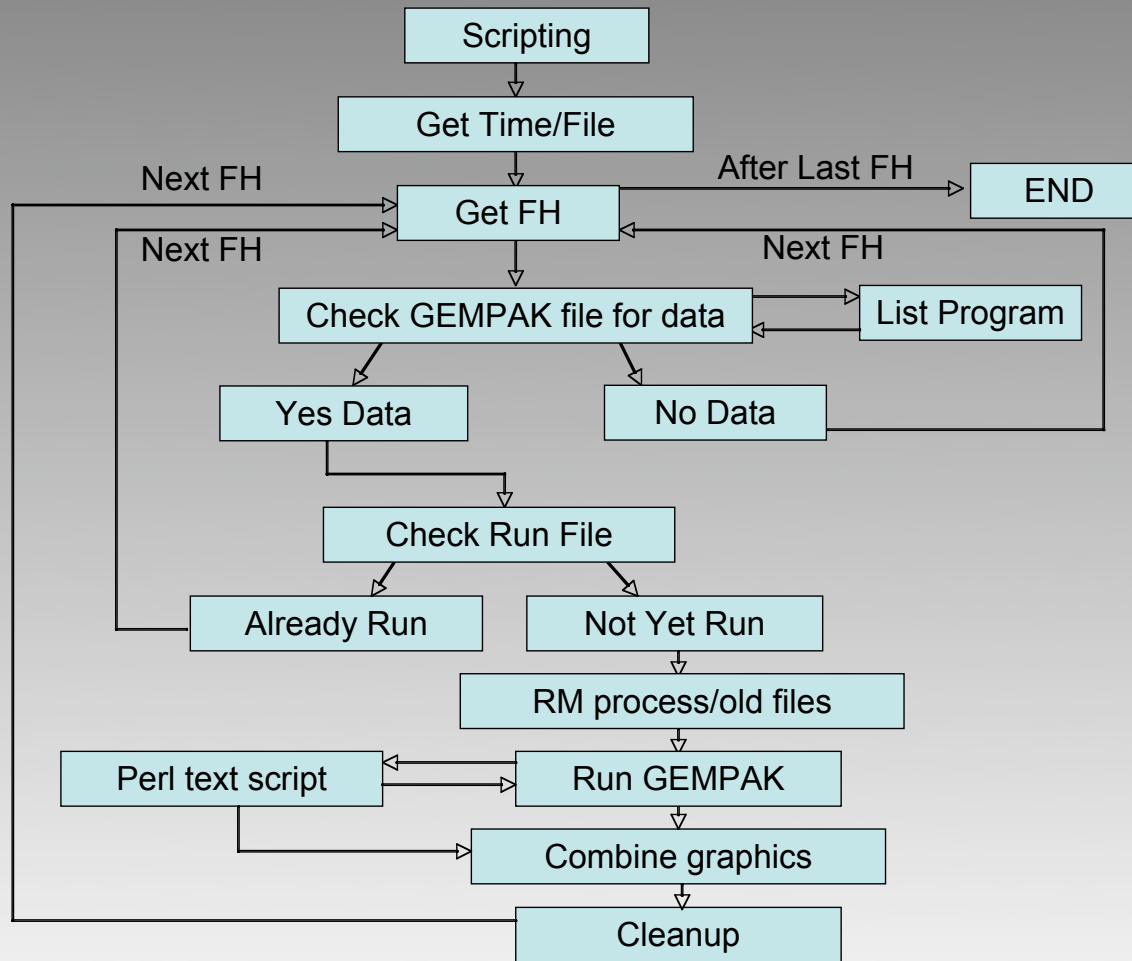

Living on the EDGE

- ✦ Explain
- ✦ Demonstrate
- ✦ Guide
- ✦ Empower

Explain...

- METR 2413 (2001)
- <http://weather.ou.edu/~metr2413/past/spring2002/ca5.html>
- <http://weather.ou.edu/~metr2413/past/spring2001/ca13.html>

Demonstrate...

Simple GEMPAK Image (No Frills) 060225/1200

Guide...

Guide...

Empower....

- ✦ Oklahoma Weather Lab
 - ✦ Student lead and operated
 - ✦ Provide weather forecasts to the university community
 - ✦ Opportunity for students to gain forecasting experience
 - ✦ <http://owl.metr.ou.edu>