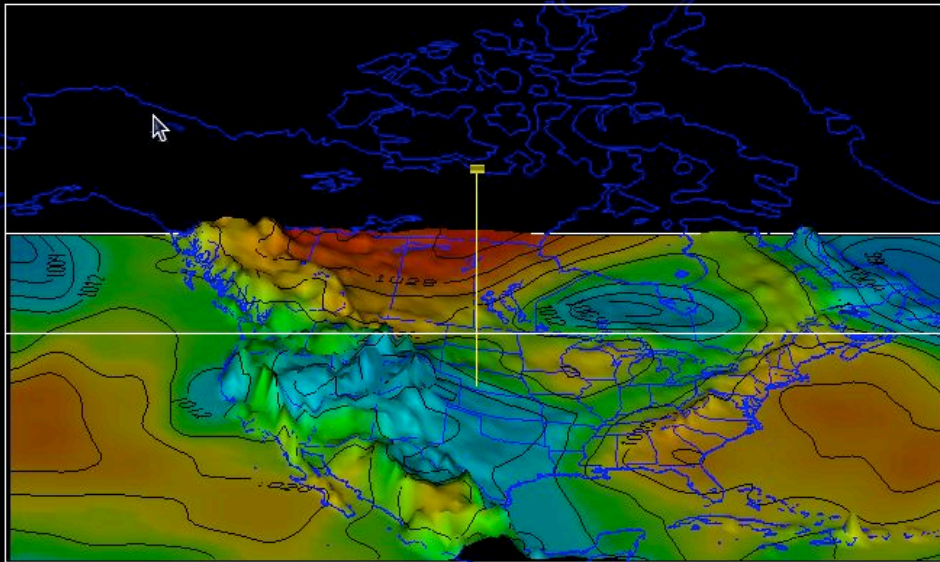

Empower...

☐	thetae - Isosurface	☐	☐
☐	thetae - Isosurface	☐	☐
☒	PMSL_NONE - Color -Shaded Plan Vie_	☐	☐
☒	PMSL_NONE - Contour Plan View Ove_	☐	☐
☒	Cross sections		
☒	Soundings		
☒	Plan Views		
☐	HGHT_PRES - Contour Plan View	☐	☐
☐	HGHT_PRES - Contour Plan View	☐	☐