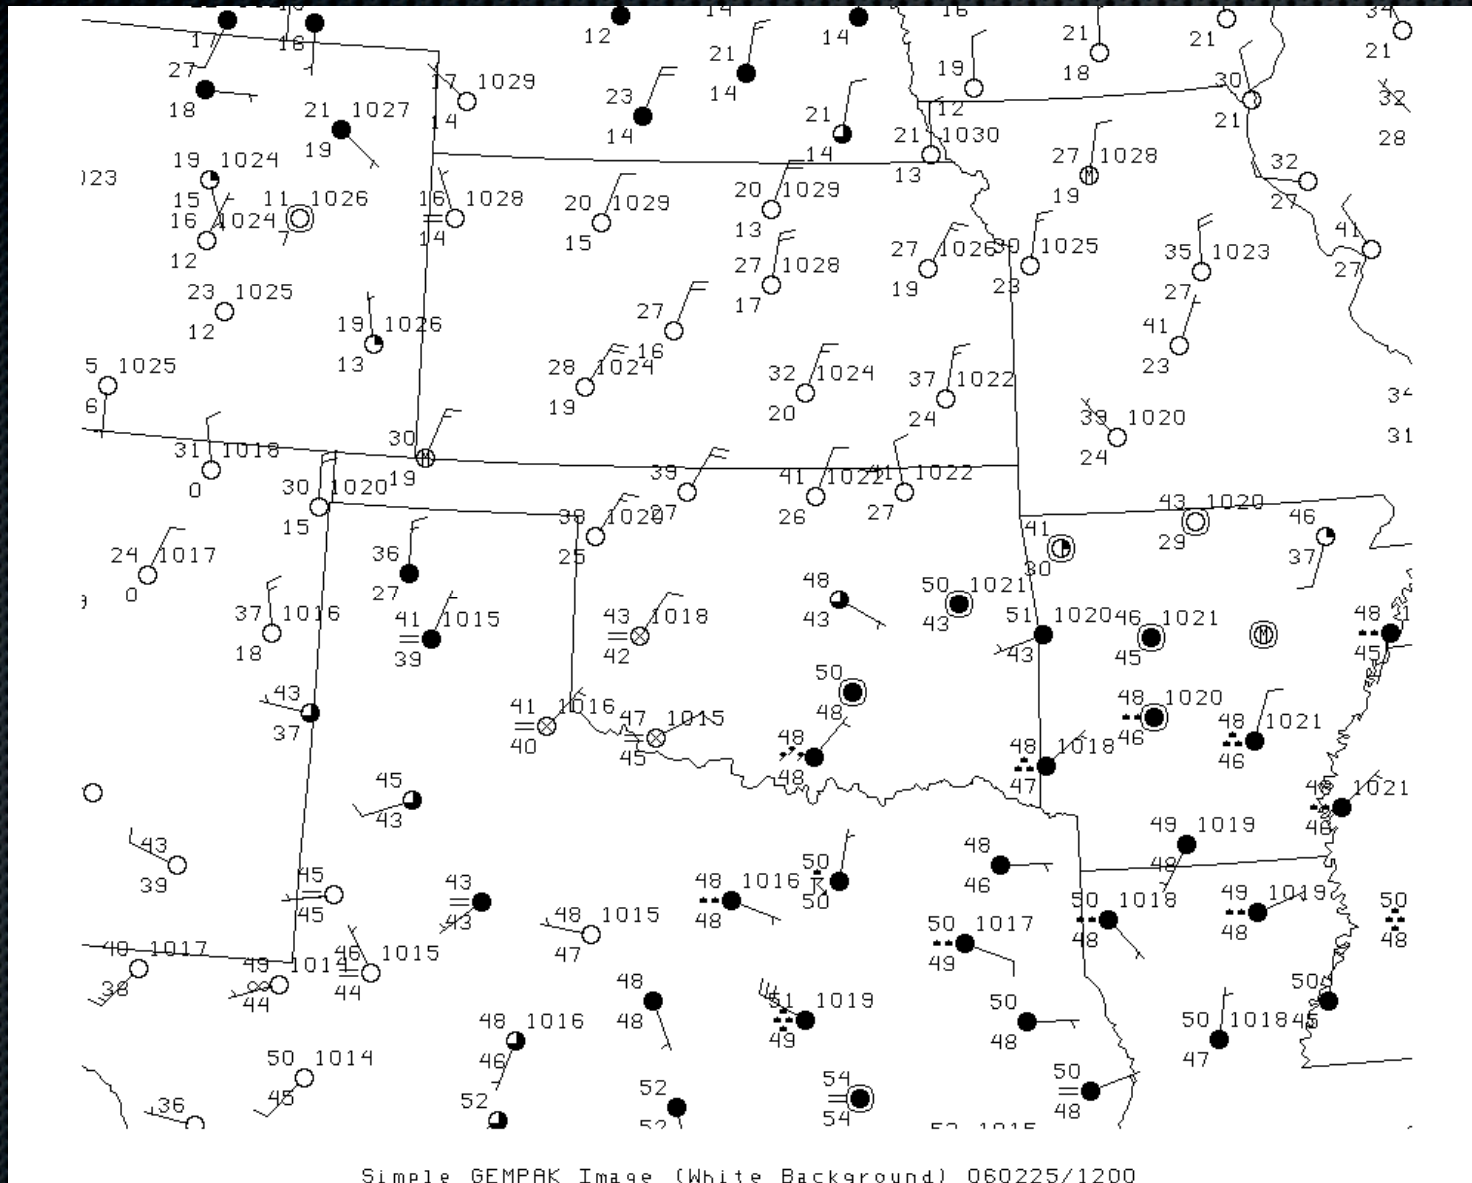

Demonstrate...

Simple GEMPAK Image (No Frills) 060225/1200

Guide...

Guide...

Empower....

- ✦ Oklahoma Weather Lab
 - ✦ Student lead and operated
 - ✦ Provide weather forecasts to the university community
 - ✦ Opportunity for students to gain forecasting experience
 - ✦ <http://owl.metr.ou.edu>