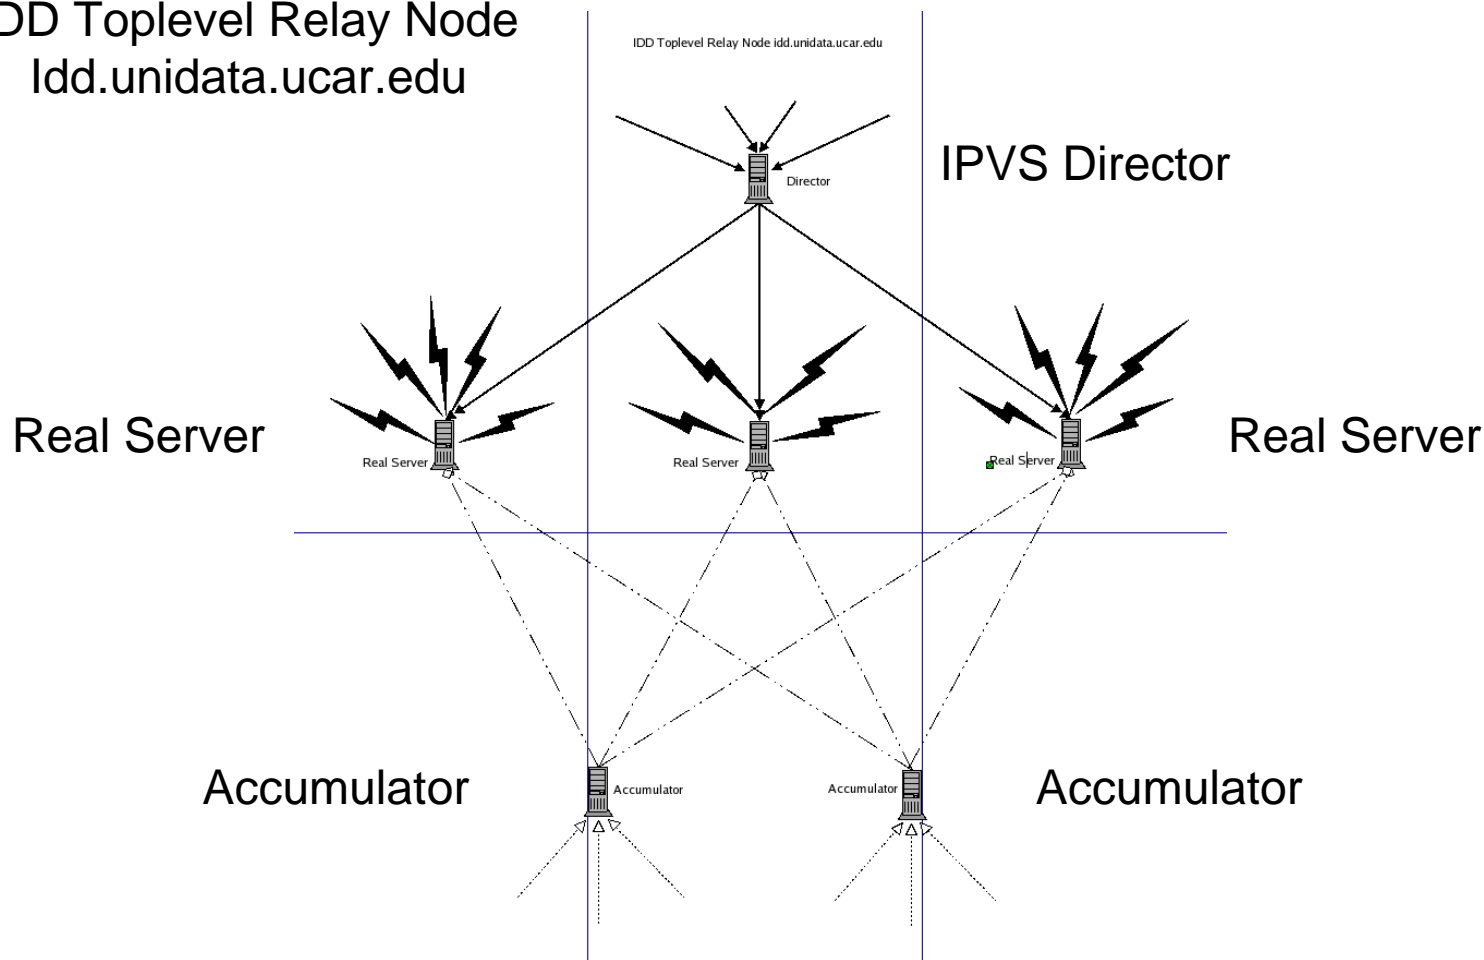

Unidata IDD Cluster Design

IDD Toplevel Relay Node
Idd.unidata.ucar.edu

CONDUIT, EXP, FNEXRAD, FSL2, HDS, IDS|DDPLUS,
NGRID, NIMAGE, NEXRAD2, NNEXRAD, SPARE, UNIWISC

IDD Cluster Stress Tests

Summary		Time Ranges:
FL4-1410-R1-P3 VLAN 140 short wave fiber gigabit ethernet		
Values at last update:		Daily
Average bits in (for the day):		Weekly
Cur: 309.57 Mbits/sec	Average bits out (for the day):	Monthly
Avg: 495.49 Mbits/sec	Cur: 23.58 Mbits/sec	Yearly
Max: 756.50 Mbits/sec	Avg: 44.95 Mbits/sec	Short-Term
	Max: 80.49 Mbits/sec	Long-Term
Last updated at Sun Jun 12 09:15:55 2005		[All]

Daily Traffic

Weekly Traffic