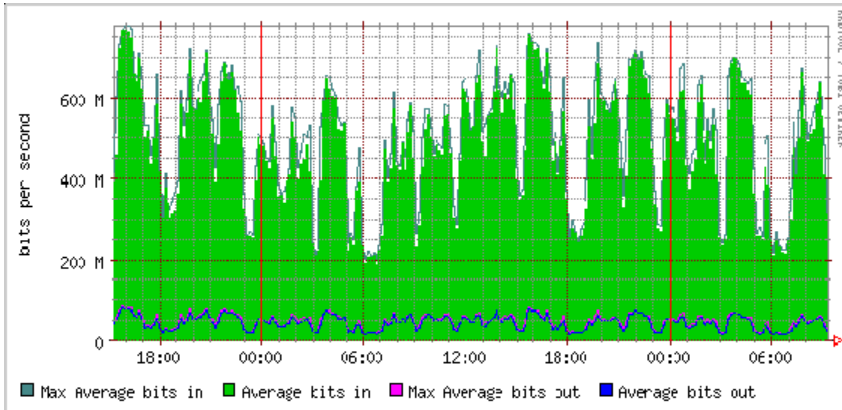

Unidata IDD Cluster Design

IDD Toplevel Relay Node
Idd.unidata.ucar.edu

CONDUIT, EXP, FNEXRAD, FSL2, HDS, IDS|DDPLUS,
NGRID, NIMAGE, NEXRAD2, NNEXRAD, SPARE, UNIWISC

IDD Cluster Stress Tests

Summary		Time Ranges:
FL4-1410-R1-P3 VLAN 140 short wave fiber gigabit ethernet		
Values at last update:		Daily
Average bits in (for the day):		Weekly
Cur: 309.57 Mbits/sec	Average bits out (for the day):	Monthly
Avg: 495.49 Mbits/sec	Cur: 23.58 Mbits/sec	Yearly
Max: 756.50 Mbits/sec	Avg: 44.95 Mbits/sec	Short-Term
	Max: 80.49 Mbits/sec	Long-Term
Last updated at Sun Jun 12 09:15:55 2005		[All]

Daily Traffic

Weekly Traffic